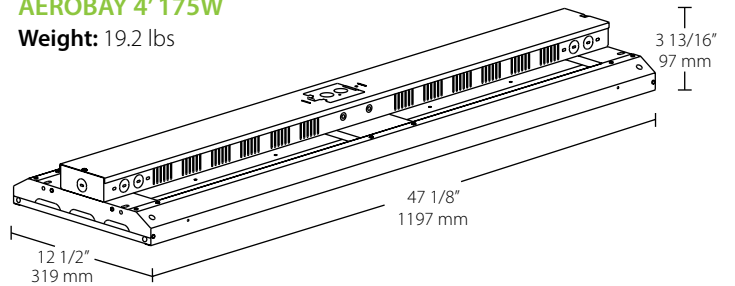

AEROBAY 4' 175W

Weight: 19.2 lbs