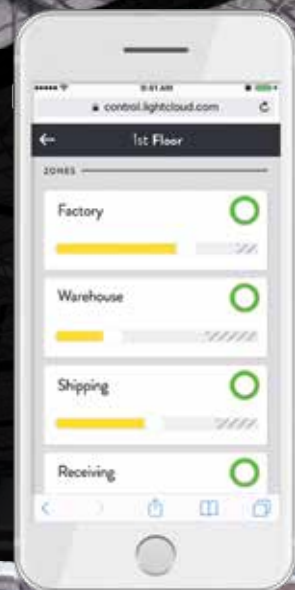

AEROBAY™

High efficiency.
High ambient rating.
Low cost.

Ultra-high efficiency up to 137 lm/W

24/7 operation at ambient temperatures of up to 55°C

Over 36,000 lumens meets IES recommendations for 50 ft mounting

Effective for aisle-lighting applications

Adding lighting controls is a no-brainer. Include factory-installed Lightcloud™ to AEROBAY™ for a minimal cost.

Lightcloud is a professional-grade wireless lighting control system, fully developed and supported by RAB.

Lightcloud™