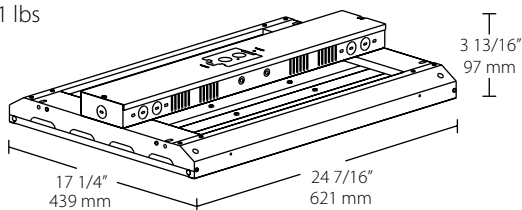

AEROBAY 2' 125W

Weight: 13.1 lbs