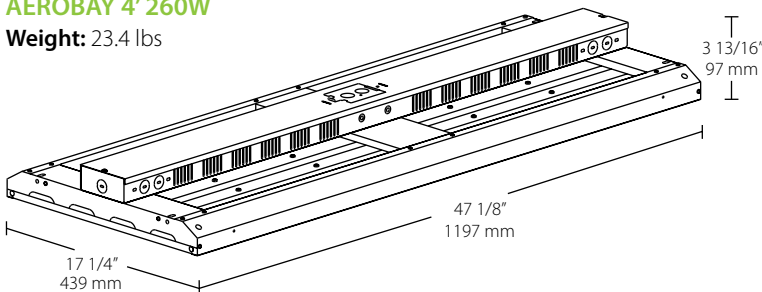

Dimensions & weights

AEROBAY 4' 260W

Weight: 23.4 lbs