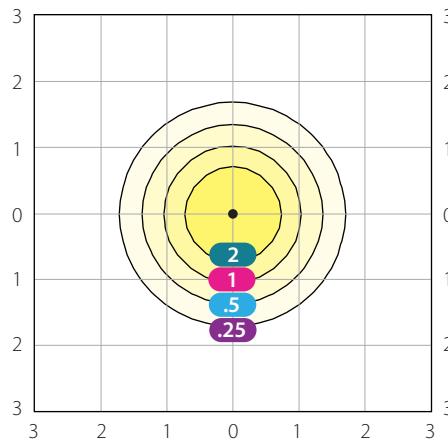

AEROBAY 90W

Replaces (3) F54T5, (4) F32T8 or 250W HID

30' Mounting Height, 5000K
Photometric Report #RAB03288MOD50