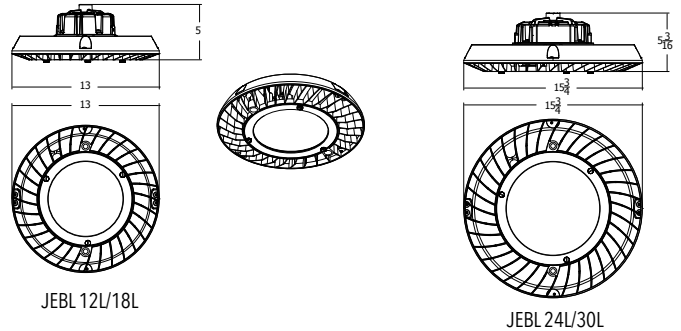

### INSTALLATION:

1/4" NPT eye bolt with 1/2" thick loop and 17 3/4" cord with dimming lead provided for easy installation. Optional surface mount bracket allows flexibility by adjusting in 15 degree increments for a total range of 150 degrees.

## Dimensions

All dimensions are inches (centimeters) unless otherwise indicated.